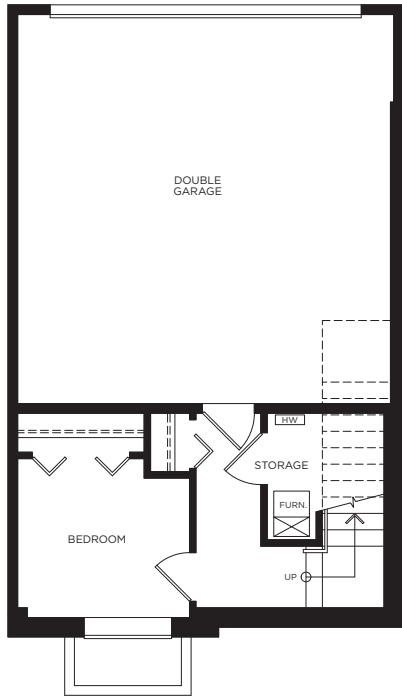

A

LOWER 232 SF

MAIN 659 SF

UPPER 723 SF

Southaven