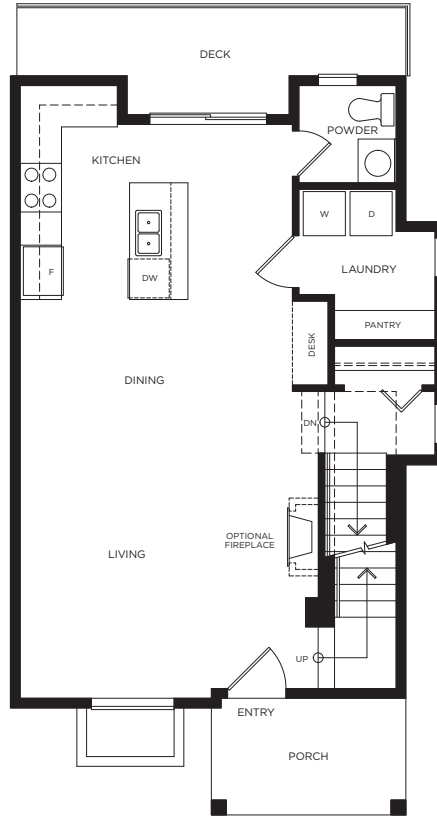

A

LOWER 232 SF

MAIN 659 SF

UPPER 723 SF

Southaven