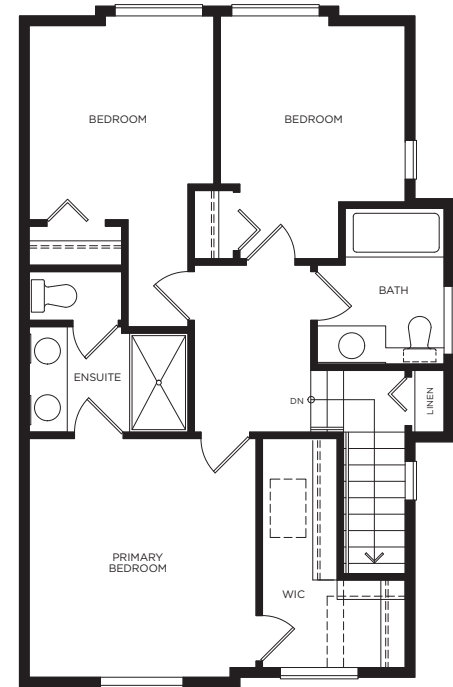

A

LOWER 232 SF

MAIN 659 SF

UPPER 723 SF

Southaven